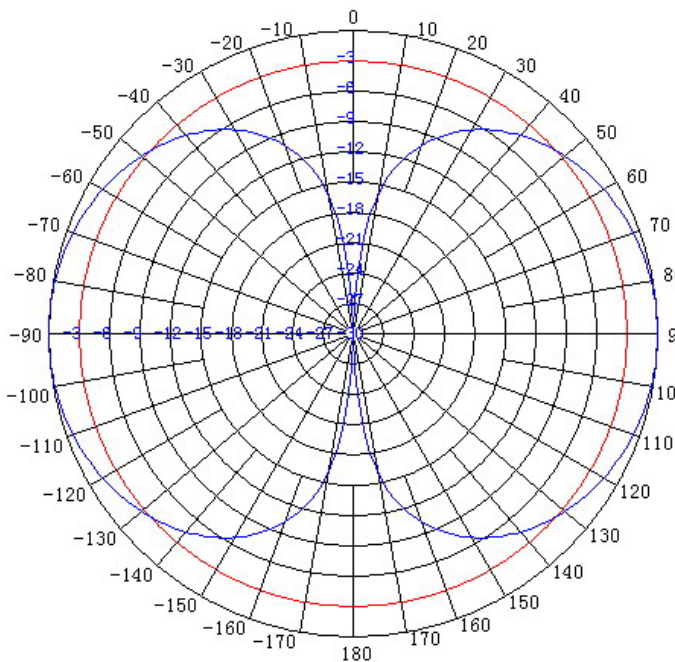

## Specifications:

<b>Frequency Range</b>	1.5-30 MHz
<b>Bandwidth</b>	Full Band
<b>Gain</b>	2.15 dBi
<b>VSWR</b>	$\leq 2$
<b>Nominal Impedance</b>	50 ohm
<b>Polarization</b>	Horizontal
<b>Maximum Power</b>	150 W
<b>Length</b>	15 m / 49.21 ft
<b>Weight</b>	1.5 kg / 3.31 lb
<b>Rated Wind Velocity</b>	216 km/h / 135 mph
<b>Connector</b>	UHF Female