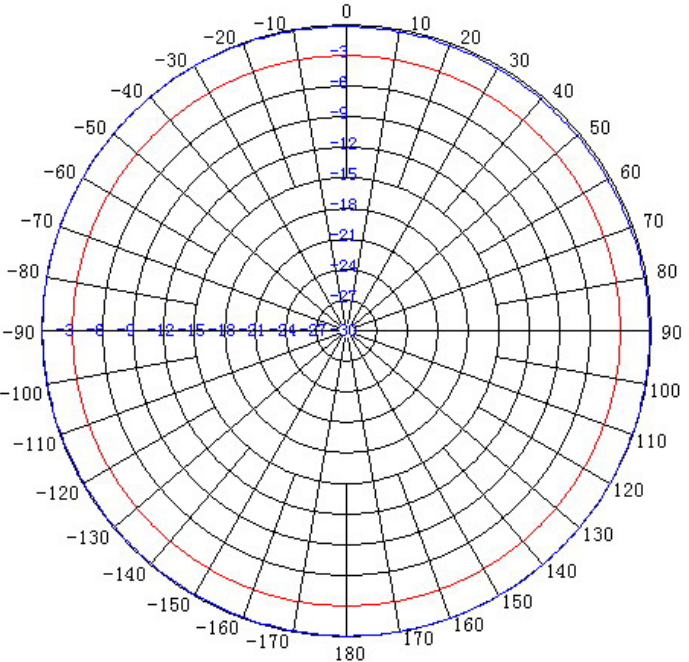

Horizontal

Every effort is made to insure the product specifications are complete and accurate. However, omissions, changes to product specifications and design changes may occur without notice.